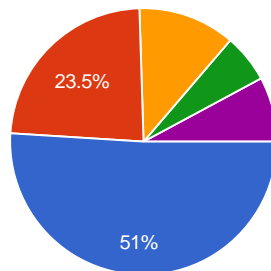

# Denmark sampling about unemployment

---

**is your father unemployed ?**

yes **9** 17.6%  
no **42** 82.4%

**is your mother unemployed ?**

yes **12** 23.5%  
no **39** 76.5%

**what is the education level of your father ?**

high school graduate **26** 51%  
vocational school graduate **12** 23.5%  
bachelor degree **6** 11.8%  
master degree **3** 5.9%  
phd degree **4** 7.8%

**what is the education level of your mother ?**