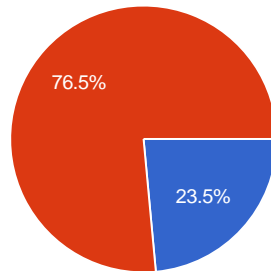

# Denmark sampling about unemployment

---

**is your father unemployed ?**

yes **9** 17.6%  
no **42** 82.4%

**is your mother unemployed ?**

yes **12** 23.5%  
no **39** 76.5%

**what is the education level of your father ?**

high school graduate **26** 51%  
vocational school graduate **12** 23.5%  
bachelor degree **6** 11.8%  
master degree **3** 5.9%  
phd degree **4** 7.8%

**what is the education level of your mother ?**