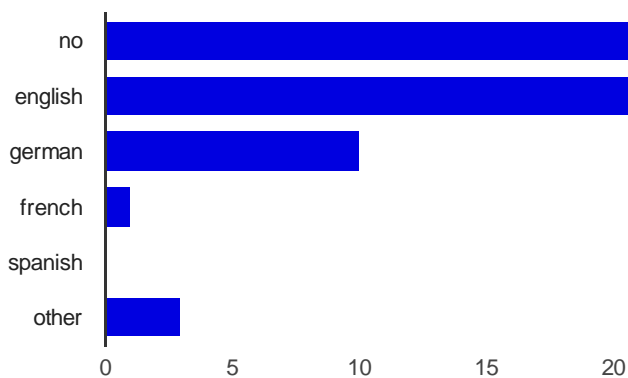

do your parents use foreign languages in their job?