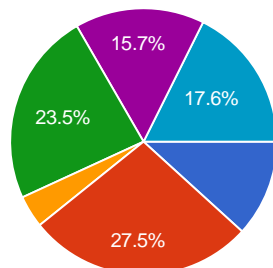

yes	45	88.2%
no	5	9.8%
only through internship	1	2%

In which sector would you like to get a job, once you are educated?