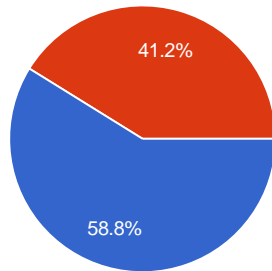

high school graduate	34	66.7%
bachellor degree	11	21.6%
master degree	3	5.9%
phd degree	3	5.9%

do your parents use informatics in their job?

yes	30	58.8%
no	21	41.2%