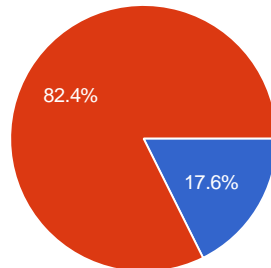

# Denmark sampling about unemployment

---

**is your father unemployed ?**

yes **9** 17.6%  
no **42** 82.4%

**is your mother unemployed ?**

yes **12** 23.5%  
no **39** 76.5%

**what is the education level of your father ?**

high school graduate **26** 51%  
vocational school graduate **12** 23.5%  
bachelor degree **6** 11.8%  
master degree **3** 5.9%  
phd degree **4** 7.8%

**what is the education level of your mother ?**