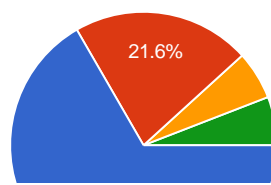

# Denmark sampling about unemployment

---

**is your father unemployed ?**

yes **9** 17.6%  
no **42** 82.4%

**is your mother unemployed ?**

yes **12** 23.5%  
no **39** 76.5%

**what is the education level of your father ?**

high school graduate **26** 51%  
vocational school graduate **12** 23.5%  
bachelor degree **6** 11.8%  
master degree **3** 5.9%  
phd degree **4** 7.8%

**what is the education level of your mother ?**