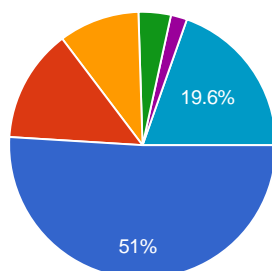

do you have any close relative who is unemployed and for how long ?